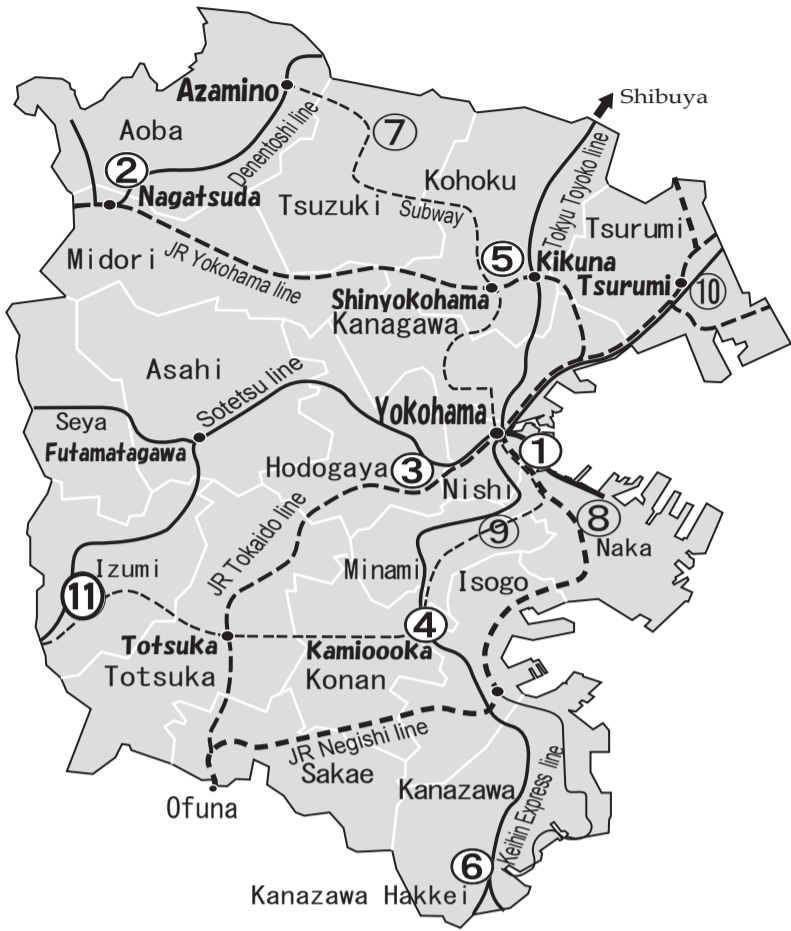

Multilingual Consultation and Support
 Japanese Language Class
 Interpretation Service etc.

- ① YOKE Information Corner
- ② Aoba International Lounge
- ③ Hodogaya International Lounge
- ④ Konan International Lounge
- ⑤ Kohoku International Lounge
- ⑥ Kanazawa International Lounge
- ⑦ Tsuzuki Multicultural & Youth Plaza
- ⑧ Naka International Lounge
- ⑨ Minami Lounge
(Minami Citizens Activity & Multicultural Lounge)
- ⑩ Tsurumi International Lounge
- ⑪ Izumi Multicultural Community Corner

1 YOKE Information Corner
 TEL 045-222-1209
 info.corner@yoke.or.jp
 Mon-Fri 10:00~11:30/12:30~17:00
 (accepting calls till 4:30 pm)
 2nd & 4th Sat 10:00~13:00
 (accepting calls till 12:30 pm)
 except every 1st, 3rd and 5th Saturday,
 every Sunday and holidays, year-end &
 New Year's holidays

Yokohama International Organizations
 Center 5F, Pacifico Yokohama 1-1-1
 Minato Mirai, Nishi-ku Yokohama
 5-min. walk from Minatomirai Station

2 Aoba International Lounge
 TEL 045-989-5266
 aobaloungeintl89h1@t07.itscom.net
 Mon-Sat 9:00~21:00
 Sun&holidays 9:00~17:00
 except every 4th Sunday, year-end &
 New Year's holidays